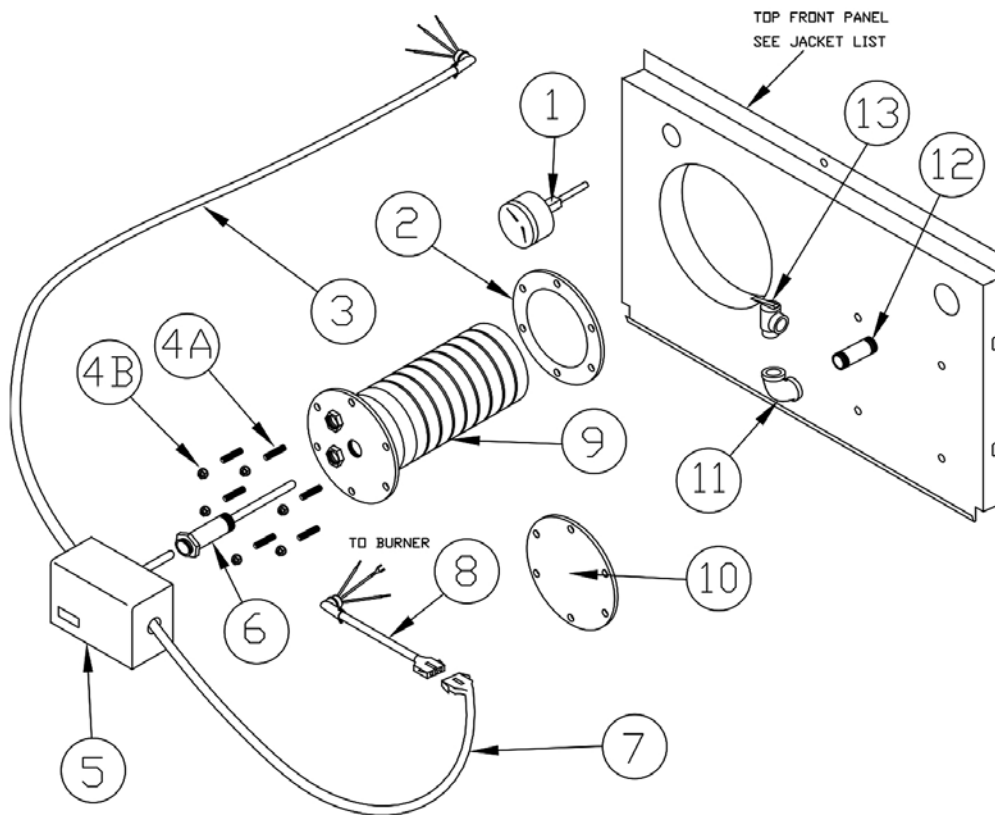

REPLACEMENT PARTS

COIL

ITEM	PART NO.	DESCRIPTION	QTY
1	1260006	TEMPERATURE - PRESSURE GAUGE	1
2	240007072	GASKET - GARLOCK 3760	1
3	37519501	HARNESS CIRCULATOR 72"	1
4A	14695113	STUD 18-8 STL, 3/8"-16 X 1-1/2"	6
4B	1330008	NUT ST STL, SERRATED HEX WASHER HEAD, 3/8"-16	6
5	240010867	HYDROLEVEL, 3250 WITH TEMP LIMIT, LWCO, W/SENSOR	1
	240009989	REPLACEMENT SENSOR ONLY FOR HYDROLEVEL 3250	1
6	240009115	WELL, HYDROSTAT 3250	1
7	2851401	HARNESS CTRL BOX (BECKETT BURNERS AND RIELLO F10 BURNERS)	1
	28511801	HARNESS , CTRL BOX (RIELLO F5 & Carlin EZ-1/2 BURNERS)	1
8	1263011	HARNESS, BURNER (RIELLO F5)	1
	2851801	HARNESS, BURNER (RIELLO F10)	1
	240010425	HARNESS, BURNER (BECKETT AFG, & Carlin EZ-1/2 INCLUDED WITH BURNER)	1
9	550003611	TANKLESS COIL KIT P3 (FOR 3 SECTION BOILERS)	1
	550003612	TANKLESS COIL KIT T4 (4, 5 & 6 SECT. BOILERS)	1
(ABOVE KITS INCLUDE ITEM NOS. 2, 4 AND THE APPROPRIATE COIL)			
10	27511401	TANKLESS - COVER KIT	1
		(KIT INCLUDES ITEM NOS. 2, 4 AND COVER PLATE)	1
11	1190001	PIPE FIT ELBOW 3/4" NPT	1
12	1310001	PIPE FIT - NPL 3/4" X 4" NPT	1
13	VR-001.01	SAFETY RELIEF VALVE 30#, CONBRACO 16-407-05	1
NOT SHOWN	550001908	GASKET REPLACEMENT KIT (INCLUDES ITEMS #2 & #4)	1