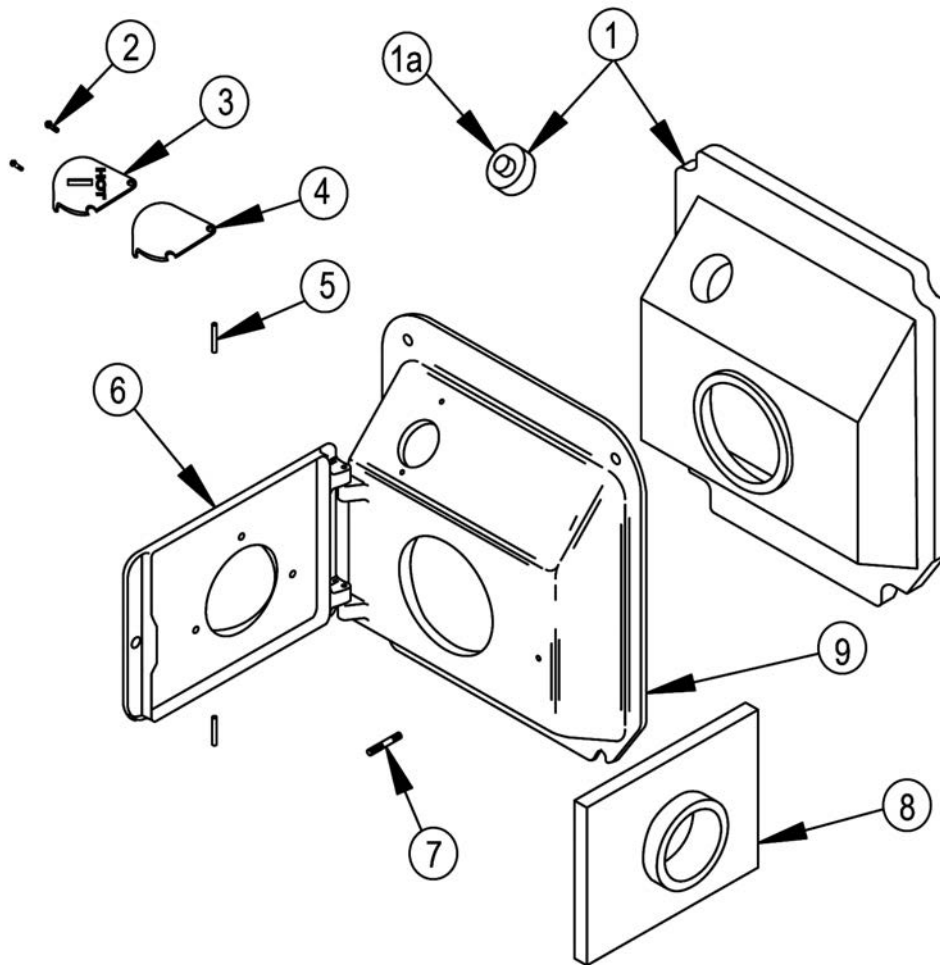

REPLACEMENT PARTS

SWING DOOR AND MOUNTING DOOR COMPONENTS

ITEM #	PART #	DESCRIPTION	QTY
1	2552901	MOUNTING DOOR INSULATION & PLUG	1
2	HW-005.01	SCREW 1/4-20X1/2 SELF TAPPING	2
3	10011701	OBSERVATION DOOR	1
4	25511101	OBS. DOOR GASKET	1
5	HW06801	1/4X1.3/4 DRIVE LOCK PIN	2
6	10011501	SWING DOOR	1
7	HW06701	5/16X18X2.3/8 STUD	1
8	2553303	INSULATION-SWING DOOR (BECKETT AND CARLIN BURNERS)	1
	2553301	INSULATION-SWING DOOR (RIELLO BURNERS)	1
9	10011301	MOUNTING DOOR	1