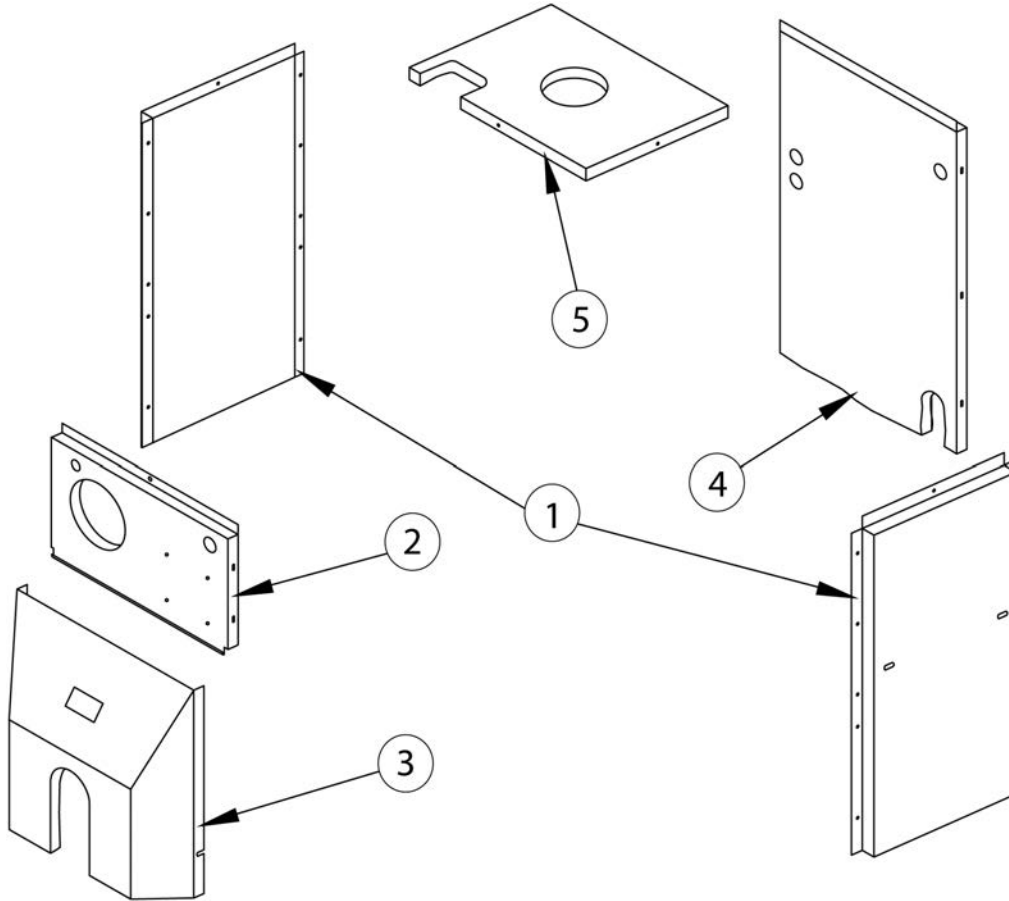

REPLACEMENT PARTS

JACKET

ITEM #	PART #	DESCRIPTION	QTY
1	21521802	SIDE PANEL 3 SECTION	2
	21521803	SIDE PANEL 4 SECTION	
	21521804	SIDE PANEL 5 SECTION	
	21521805	SIDE PANEL 6 SECTION	
2	109010128	TOP FRONT PANEL C/O	1
	109010129	TOP FRONT PANEL TNKLS COIL (SHOWN)	
3	109010134	LOWER COWL	1
4	21521502	REAR PANEL	1
5	109010130	TOP PANEL 3 SECTION	1
	109010131	TOP PANEL 4 SECTION	
	109010132	TOP PANEL 5 SECTION	
	109010133	TOP PANEL 6 SECTION