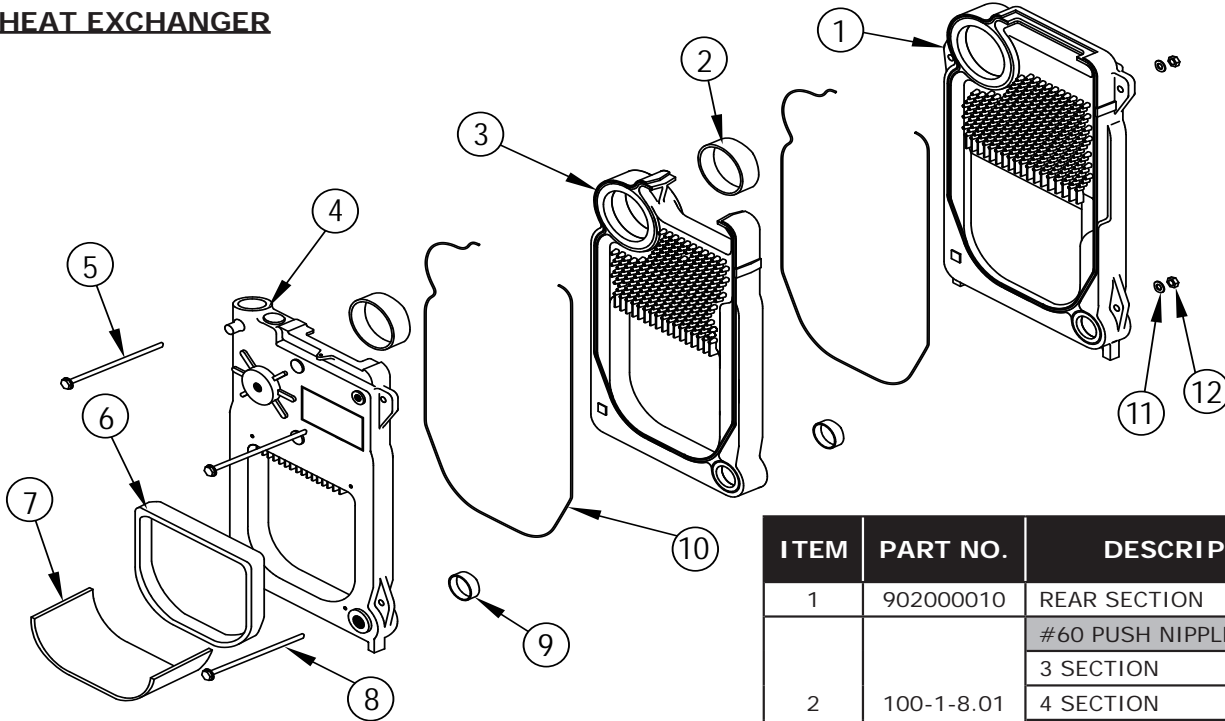

REPLACEMENT PARTS

HEAT EXCHANGER

FULLY ASSEMBLED HEAT EXCHANGERS	
912000039	3 SECT. TNKLS W/O COIL
912000043	4 SECT. TNKLS W/O COIL
912000047	5 SECT. TNKLS W/O COIL
912000051	6 SECT. TNKLS W/O COIL
912000040	3 SECT. WITH TANKLESS COIL
912000044	4 SECT. WITH TANKLESS COIL
912000048	5 SECT. WITH TANKLESS COIL
912000052	6 SECT. WITH TANKLESS COIL
912000038	3 SEC. WITH CAST OVER
912000042	4 SEC. WITH CAST OVER
912000046	5 SEC. WITH CAST OVER
912000050	6 SEC. WITH CAST OVER

ITEM	PART NO.	DESCRIPTION	QTY
1	902000010	REAR SECTION	1
2	100-1-8.01	#60 PUSH NIPPLE	
		3 SECTION	2
		4 SECTION	3
		5 SECTION	4
		6 SECTION	5
3	902000009	CENTER SECTION	
		3 SECTION	1
		4 SECTION	2
		5 SECTION	3
4	902000007	FRONT SECT. CASTOVER	1
	902000008	FRONT SECT. TANKLESS COIL	
5	HW02510	TIE ROD 1/2 X 10 5/8 (3 SEC)	2
	HW02511	TIE ROD 1/2 X 14 1/4 (4 SEC)	
	HW02512	TIE ROD 1/2 X 17 7/8 (5 SEC)	
	HW02514	TIE ROD 1/2 X 21 3/4 (6 SEC)	
6	5611508	KIT - TARGET WALL & INSULATION BLANKET	1
7	25511005	INSUL BLANKET 16X24 (6 SECTION)	1
8	HW-025.01	TIE ROD 1/2 X 12 1/2 (4 SEC)	1
	HW-025.02	TIE ROD 1/2 X 16 1/2 (5 SEC)	
	HW-025.03	TIE ROD 1/2 X 20 1/2 (6 SEC)	
	HW-025.05	TIE ROD 1/2 X 9 (3 SEC)	
9	100-1-5.01	#22 PUSH NIPPLE	
		3 SECTION	2
		4 SECTION	3
		5 SECTION	4
		6 SECTION	5
10	3002172	ROPE MED DENSITY	
		3 SECTION	2
		4 SECTION	3
		5 SECTION	4
11	HW-008.03	WASHER 1/2 ID FLAT	3
12	HW-003.05	NUT 1/2-13 HEX HEAD	3