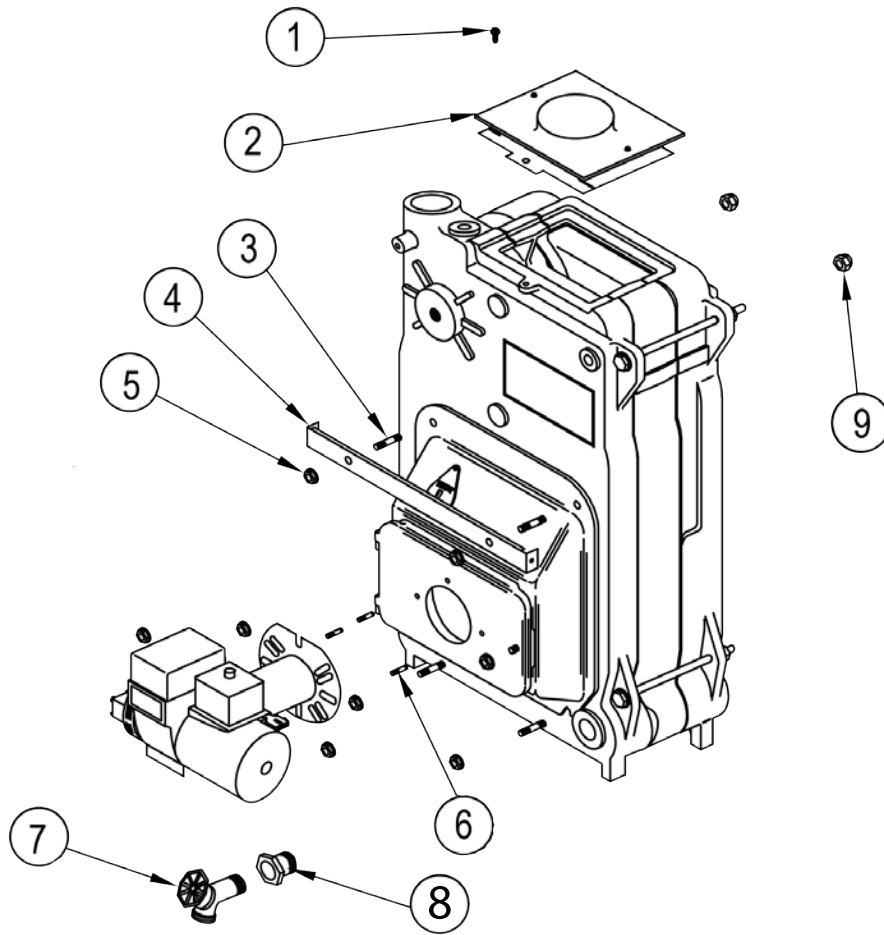

REPLACEMENT PARTS

JACKET

ITEM #	PART #	DESCRIPTION	QTY
1	21521802	SIDE PANEL 3 SECTION	2
	21521803	SIDE PANEL 4 SECTION	
	21521804	SIDE PANEL 5 SECTION	
	21521805	SIDE PANEL 6 SECTION	
2	109010128	TOP FRONT PANEL C/O	1
	109010129	TOP FRONT PANEL TNKLS COIL (SHOWN)	
3	109010134	LOWER COWL	1
4	21521502	REAR PANEL	1
5	109010130	TOP PANEL 3 SECTION	1
	109010131	TOP PANEL 4 SECTION	
	109010132	TOP PANEL 5 SECTION	
	109010133	TOP PANEL 6 SECTION	

REPLACEMENT PARTS

HARDWARE

ITEM #	PART #	DESCRIPTION	QTY
1	HW-005.01	SCREW 1/4-20X1/2 SELF TAP	1
2	2452902	FLUE COLLECTOR ASSY (4 SECT)	1
	2452903	FLUE COLLECTOR ASSY (5 SECT)	
	2452906	FLUE COLLECTOR ASSY (3 SECT)	
	2452907	FLUE COLLECTOR ASSY (6 SECT)	
3	HW06701	STUD 5/16"-18 X 2 ³ / ₈ "	4
4	2252501	SUPPORT JACKET BRACKET	1
5	1330001	NUT 5/16-18 WISLOCK	8
6	HW07001	STUD 5/16"-18 X 1 ¹ / ₈ "	3
7	240009323	DRAIN LONG	1
8	1060003	PIPE FIT BUSHING 1 ¹ / ₄ " X ³ / ₄ "	
9	HW06401	NUT - ACORN 1/2"-13 UNC YELLOW	2