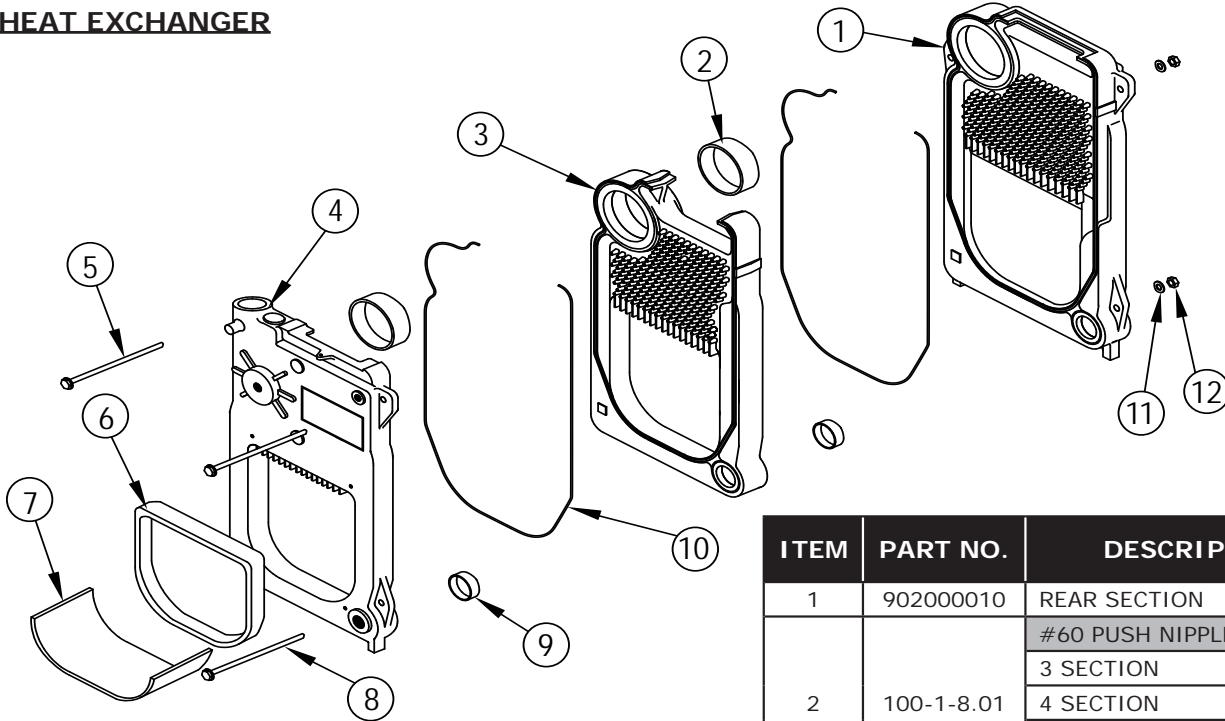

REPLACEMENT PARTS

HEAT EXCHANGER

FULLY ASSEMBLED HEAT EXCHANGERS	
912000039	3 SECT. TNKLS W/O COIL
912000043	4 SECT. TNKLS W/O COIL
912000047	5 SECT. TNKLS W/O COIL
912000051	6 SECT. TNKLS W/O COIL
912000040	3 SECT. WITH TANKLESS COIL
912000044	4 SECT. WITH TANKLESS COIL
912000048	5 SECT. WITH TANKLESS COIL
912000052	6 SECT. WITH TANKLESS COIL
912000038	3 SEC. WITH CAST OVER
912000042	4 SEC. WITH CAST OVER
912000046	5 SEC. WITH CAST OVER
912000050	6 SEC. WITH CAST OVER

ITEM	PART NO.	DESCRIPTION	QTY
1	902000010	REAR SECTION	1
2	100-1-8.01	#60 PUSH NIPPLE	
		3 SECTION	2
		4 SECTION	3
		5 SECTION	4
		6 SECTION	5
3	902000009	CENTER SECTION	
		3 SECTION	1
		4 SECTION	2
		5 SECTION	3
4	902000007	FRONT SECT. CASTOVER	1
	902000008	FRONT SECT. TANKLESS COIL	
5	HW02510	TIE ROD 1/2 X 10 5/8 (3 SEC)	2
	HW02511	TIE ROD 1/2 X 14 1/4 (4 SEC)	
	HW02512	TIE ROD 1/2 X 17 7/8 (5 SEC)	
	HW02514	TIE ROD 1/2 X 21 3/4 (6 SEC)	
6	5611508	KIT - TARGET WALL & INSULATION BLANKET	1
7	25511005	INSUL BLANKET 16X24 (6 SECTION)	1
8	HW-025.01	TIE ROD 1/2 X 12 1/2 (4 SEC)	1
	HW-025.02	TIE ROD 1/2 X 16 1/2 (5 SEC)	
	HW-025.03	TIE ROD 1/2 X 20 1/2 (6 SEC)	
	HW-025.05	TIE ROD 1/2 X 9 (3 SEC)	
9	100-1-5.01	#22 PUSH NIPPLE	
		3 SECTION	2
		4 SECTION	3
		5 SECTION	4
		6 SECTION	5
10	3002172	ROPE MED DENSITY	
		3 SECTION	2
		4 SECTION	3
		5 SECTION	4
		6 SECTION	5
11	HW-008.03	WASHER 1/2 ID FLAT	3
12	HW-003.05	NUT 1/2-13 HEX HEAD	3