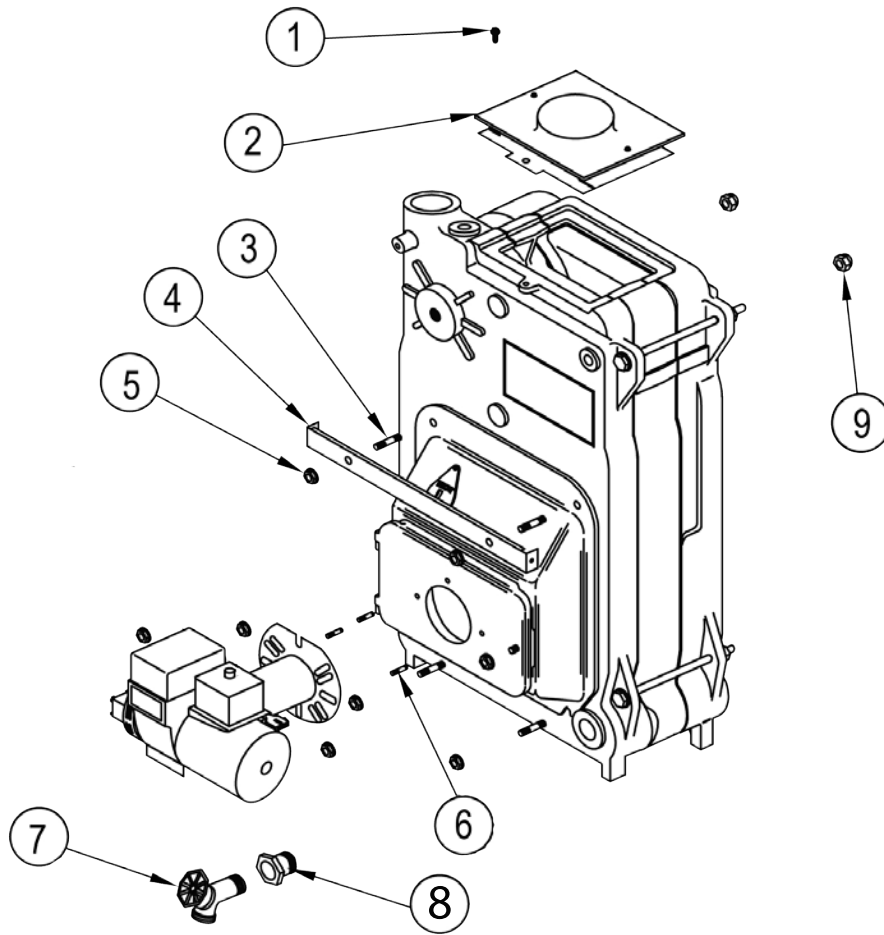

REPLACEMENT PARTS

SWING DOOR AND MOUNTING DOOR COMPONENTS

ITEM #	PART #	DESCRIPTION	QTY
1	2552901	MOUNTING DOOR INSULATION & PLUG	1
2	HW-005.01	SCREW 1/4-20X1/2 SELF TAPPING	2
3	10011701	OBSERVATION DOOR	1
4	25511101	OBS. DOOR GASKET	1
5	HW06801	1/4X1.3/4 DRIVE LOCK PIN	2
6	10011501	SWING DOOR	1
7	HW06701	5/16X18X2.3/8 STUD	1
8	2553303	INSULATION-SWING DOOR (BECKETT AND CARLIN BURNERS)	1
	2553301	INSULATION-SWING DOOR (RIELLO BURNERS)	1
9	10011301	MOUNTING DOOR	1

REPLACEMENT PARTS

JACKET

ITEM #	PART #	DESCRIPTION	QTY
1	21521802	SIDE PANEL 3 SECTION	2
	21521803	SIDE PANEL 4 SECTION	
	21521804	SIDE PANEL 5 SECTION	
	21521805	SIDE PANEL 6 SECTION	
2	21522401	TOP FRONT PANEL C/O	1
	21522402	TOP FRONT PANEL TNKLS COIL (SHOWN)	
3	21521901	LOWER COWL	1
4	21521501	REAR PANEL	1
5	215-1-3.02	TOP PANEL 3 SECTION	1
	215-1-3.03	TOP PANEL 4 SECTION	
	215-1-3.04	TOP PANEL 5 SECTION	
	2151307	TOP PANEL 6 SECTION	

REPLACEMENT PARTS

HARDWARE

ITEM #	PART #	DESCRIPTION	QTY
1	HW-005.01	SCREW 1/4-20X1/2 SELF TAP	1
2	2452902	FLUE COLLECTOR ASSY (4 SECT)	1
	2452903	FLUE COLLECTOR ASSY (5 SECT)	
	2452906	FLUE COLLECTOR ASSY (3 SECT)	
	2452907	FLUE COLLECTOR ASSY (6 SECT)	
3	HW06701	STUD 5/16"-18 X 2 3/8"	4
4	2252501	SUPPORT JACKET BRACKET	1
5	1330001	NUT 5/16-18 WISLOCK	8
6	HW07001	STUD 5/16"-18 X 1 1/8"	3
7	240009323	DRAIN LONG	1
8	1060003	PIPE FIT BUSHING 1 1/4" X 3/4"	
9	HW06401	NUT - ACORN 1/2"-13 UNC YELLOW	2