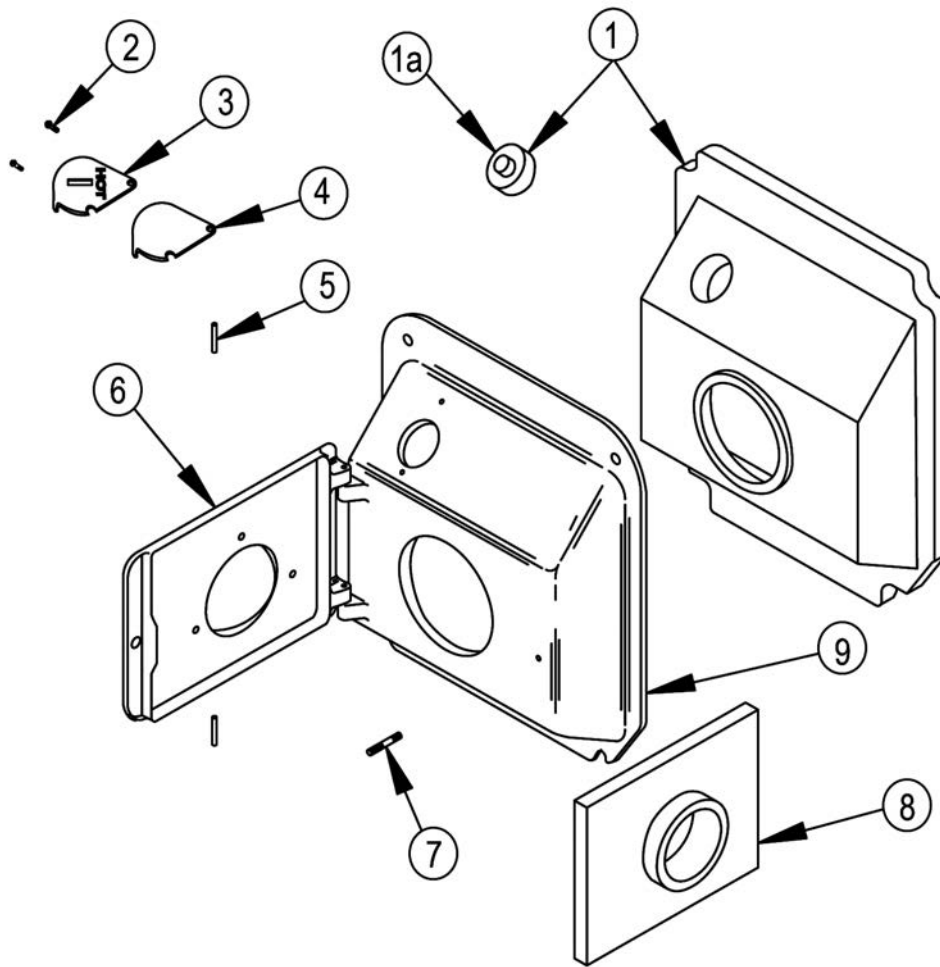

REPLACEMENT PARTS

SWING DOOR AND MOUNTING DOOR COMPONENTS

ITEM #	PART #	DESCRIPTION	QTY
1	2552901	MOUNTING DOOR INSULATION & PLUG	1
2	HW-005.01	SCREW 1/4-20X1/2 SELF TAPPING	2
3	10011701	OBSERVATION DOOR	1
4	25511101	OBS. DOOR GASKET	1
5	HW06801	1/4X1.3/4 DRIVE LOCK PIN	2
6	10011501	SWING DOOR	1
7	HW06701	5/16X18X2.3/8 STUD	1
8	2553303	INSULATION-SWING DOOR (BECKETT AND CARLIN BURNERS)	1
	2553301	INSULATION-SWING DOOR (RIELLO BURNERS)	1
9	10011301	MOUNTING DOOR	1