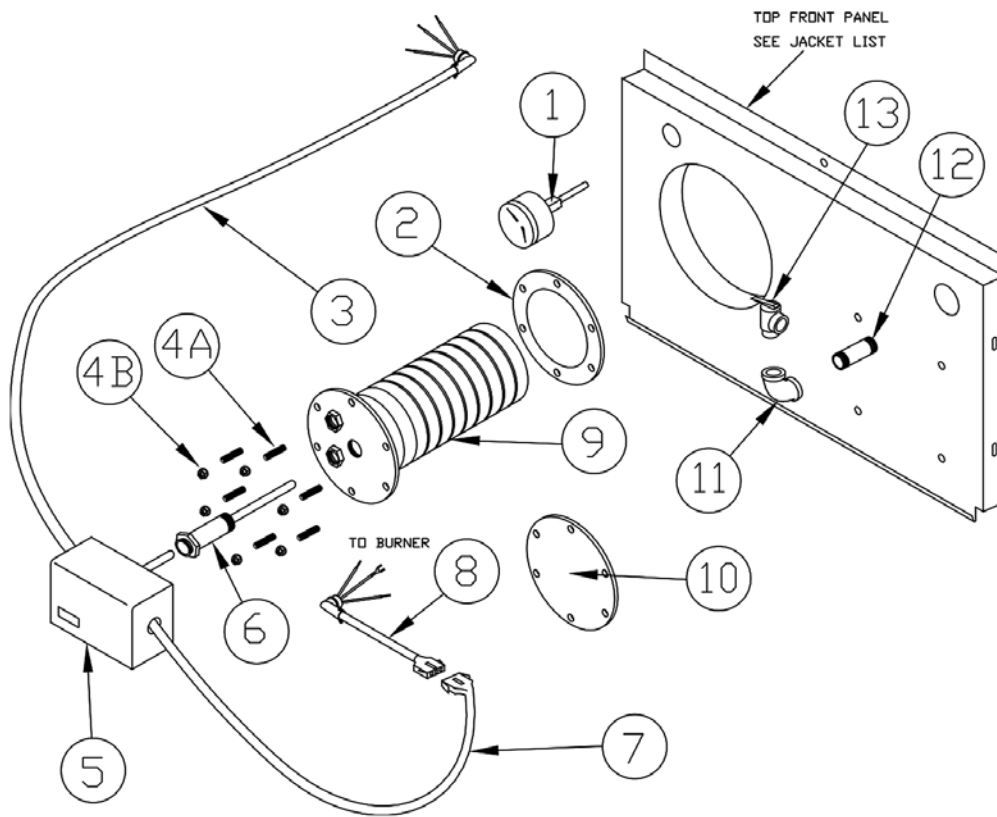

REPLACEMENT PARTS

COIL

ITEM	PART NO.	DESCRIPTION	QTY
1	1260006	TEMPERATURE - PRESSURE GAUGE	1
2	240007072	GASKET - GARLOCK 3760	1
3	37519501	HARNESS CIRCULATOR 72"	1
4A	14695113	STUD 18-8 STL, 3/8"-16 X 1-1/2"	6
4B	1330008	NUT ST STL, SERRATED HEX WASHER HEAD, 3/8"-16	6
5	240010867	HYDROLEVEL, 3250 WITH TEMP LIMIT, LWCO, W/SENSOR	1
	240009989	REPLACEMENT SENSOR ONLY FOR HYDROLEVEL 3250	1
6	240009115	WELL, HYDROSTAT 3250	1
7	2851401	HARNESS CTRL BOX (BECKETT BURNERS AND RIELLO F10 BURNERS)	1
	28511801	HARNESS , CTRL BOX (RIELLO F5 & Carlin EZ-1/2 BURNERS)	1
8	1263011	HARNESS, BURNER (RIELLO F5)	1
	2851801	HARNESS, BURNER (RIELLO F10)	1
	240010425	HARNESS, BURNER (BECKETT AFG, & Carlin EZ-1/2 INCLUDED WITH BURNER)	1
9	550003611	TANKLESS COIL KIT P3 (FOR 3 SECTION BOILERS)	1
	550003612	TANKLESS COIL KIT T4 (4, 5 & 6 SECT. BOILERS)	1
(ABOVE KITS INCLUDE ITEM NOS. 2, 4 AND THE APPROPRIATE COIL)			
10	27511401	TANKLESS - COVER KIT	1
		(KIT INCLUDES ITEM NOS. 2, 4 AND COVER PLATE)	1
11	1190001	PIPE FIT ELBOW 3/4" NPT	1
12	1310001	PIPE FIT - NPL 3/4" X 4" NPT	1
13	VR-001.01	SAFETY RELIEF VALVE 30#, CONBRACO 16-407-05	1
NOT SHOWN	550001908	GASKET REPLACEMENT KIT (INCLUDES ITEMS #2 & #4)	1